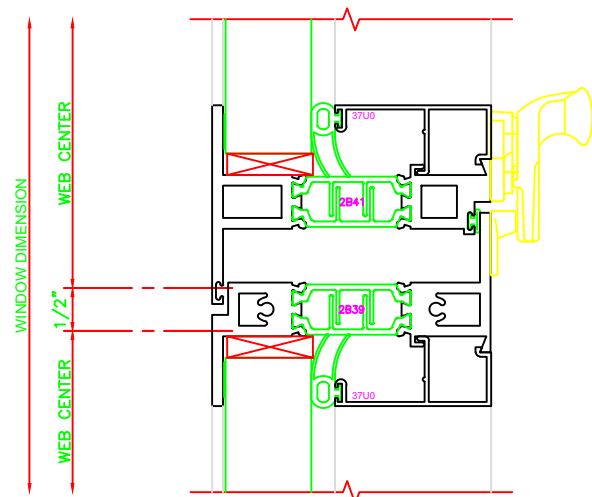

421	JAMB
	325
	PROJECT OUT \ FIXED
	4-BAR ARMS

120	HEAD
	325
	PROJECT OUT
	4-BAR ARMS

403	JAMB
	325
	PROJECT OUT \ FIXED

522	MEETING RAIL
	PROJECT OUT \ FIXED
	CAM LOCK

200	SILL
	325
	FIXED