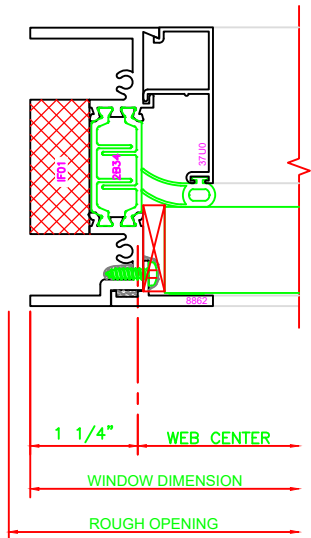

421	JAMB
	325
	PROJECT OUT \ FIXED
	4-BAR ARMS

120	HEAD
	325
	PROJECT OUT
	4-BAR ARMS

403	JAMB
	325
	PROJECT OUT \ FIXED

522	MEETING RAIL
	PROJECT OUT \ FIXED
	CAM LOCK

200	SILL
	325
	FIXED