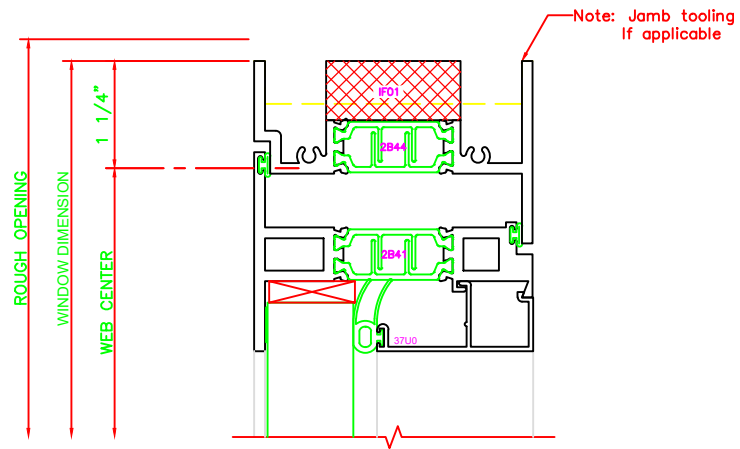

421	JAMB
	325
	PROJECT OUT \ FIXED
	4-BAR ARMS

120	HEAD
	325
	PROJECT OUT
	4-BAR ARMS

403	JAMB
	325
	PROJECT OUT \ FIXED

522	MEETING RAIL
	PROJECT OUT \ FIXED
	CAM LOCK

200	SILL
	325
	FIXED